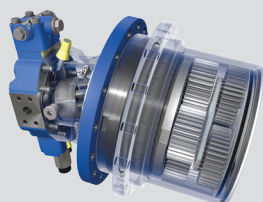

## Custom Manifolds & Valves

Experience expert fluid control with custom manifolds and valves that provide control solutions for skid steer and excavator attachments. These valve solutions offer easy configuration, precise function, and high operational efficiency.